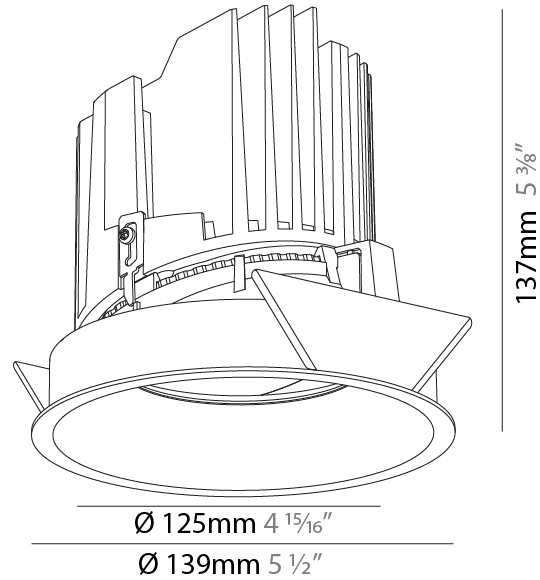

GENERAL

Series: Bioniq
 Subseries: Bioniq Round Semi Adjustable
 Brand: Prolight
 Division: Architectural
 Mounting Type: Trimless
 Mounting Location: Ceiling
 Subcategory: Downlight

PHYSICAL

Shape: Round
 Diameter (mm): 136
 Diameter (in): 5 3/8
 Height (mm): 136
 Height (in): 5 3/8
 Ceiling Thickness (mm): 10 / 12.5 / 15 / 25
 Ceiling Thickness (in): 3/8 or 1/2 or 9/16 or 1
 Min. Recessing Depth (mm): 150
 Min. Recessing Depth (in): 5 7/8
 Light Distribution: Adjustable / Downlight
 Weight (kg): 1.04
 Weight (lbs): 2.29
 Fixture Finish: SSR / BKV / CWI / CRY / HAB / UFT / ITA / RUA / FTG / MYG / LOD / PUS / FRO / FUP / KIA / POP / BLS / SPG / MEY / GOH / GUM / CHC / COM / ABZ / JAG / OBR / MOS / ROR
 Fixture Material: Aluminum Die Cast
 Cut-out Measurements: 140mm / 5 1/2"
 Upon Request: Unique Ceiling Thickness

GENERAL

Series: Bioniq
 Subseries: Bioniq Round Semi Adjustable
 Brand: Prolicht
 Division: Architectural
 Mounting Type: Recessed
 Mounting Location: Ceiling
 Subcategory: Downlight

PHYSICAL

Shape: Round
 Diameter (mm): 139
 Diameter (in): 5 1/2
 Height (mm): 137
 Height (in): 5 3/8
 Ceiling Thickness (mm): 10 / 12.5 / 15
 Ceiling Thickness (in): 3/8 or 1/2 or 9/16
 Min. Recessing Depth (mm): 150
 Min. Recessing Depth (in): 5 7/8
 Light Distribution: Adjustable / Downlight
 Weight (kg): 0.814
 Weight (lbs): 1.79
 Fixture Finish: SSR / BKV / CWI / CRY / HAB / UFT / ITA / RUA / FTG / MYG / LOD / PUS / FRO / FUP / KIA / POP / BLS / SPG / MEY / GOH / GUM / CHC / COM / ABZ / JAG / OBR / MOS / ROR
 Fixture Material: Aluminum Die Cast
 Cut-out Measurements: 130mm / 5 1/8"

OPTICAL

Reflector°: 10
 Adjustability: Rotational 355°; Tilt 10°

RATINGS AND CERTIFICATIONS

Certified By: Certified for North American Standards
 IP rating: IP20

BIONIQ ROUND SEMI ADJUSTABLE RECESSED

A35299-