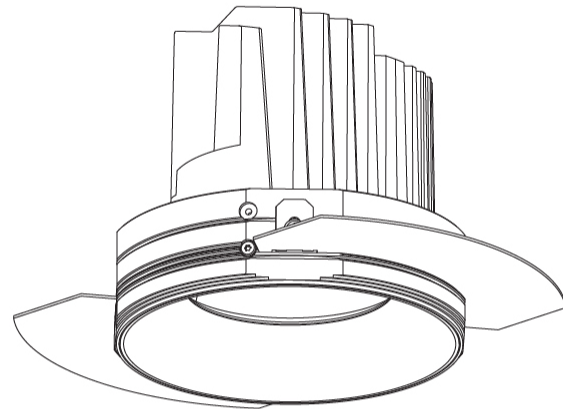

ELECTRICAL

Lamp Type: LED (Zhaga Standard)
Input Wattage (W): 13.2 / 16.5
Total Output Wattage (W): 12.1 / 14.7
Dimming: Tri-Mode (Non-Dimming and Phase Dimming (120Vac only) and 0-10V Dimming)
Driver Included: No
Driver Location: Recessed Housing
Driver Type: Constant Current - Universal
Driver Class: Class 2
Housing: See components
Input Voltage (V): 120 - 277
Constant Current (MA): 350

LED

Number of LEDs: 1
Color Temperature (°K): 2700 / 3000 / 3500 / 4000
Max. Delivered Lumen (lm): 870 / 970 / 1038 / 1060
Nominal Lumen (lm): 960 / 1070 / 1156 / 1180
CRI: >90 CRI
Efficiency (%): 90.5
Lamp Life (hrs): 50000
Upon Request: RGB-W Tunable White Special Color Temperature Special LED

OPTICAL

Reflector°: 10
Adjustability: Rotational 355°; Tilt 10°
Upon Request: Special Beam Angles

RATINGS AND CERTIFICATIONS

Zaneen Group Inc. © 2024, T 1800-388-3382, F 416-247-9319, www.zaneen.com
Certified By: Certified for North American Standards
Available for International specifications by adding "INT" at the end of the existing Model #. For assistance on 'custom' specifications, contact zteam@zaneen.com.
IP Rating: IP20
If a conflict occurs to supply the best product, we reserve the right to change specifications or materials without notice. The most recent specification sheets are found at zaneen.com